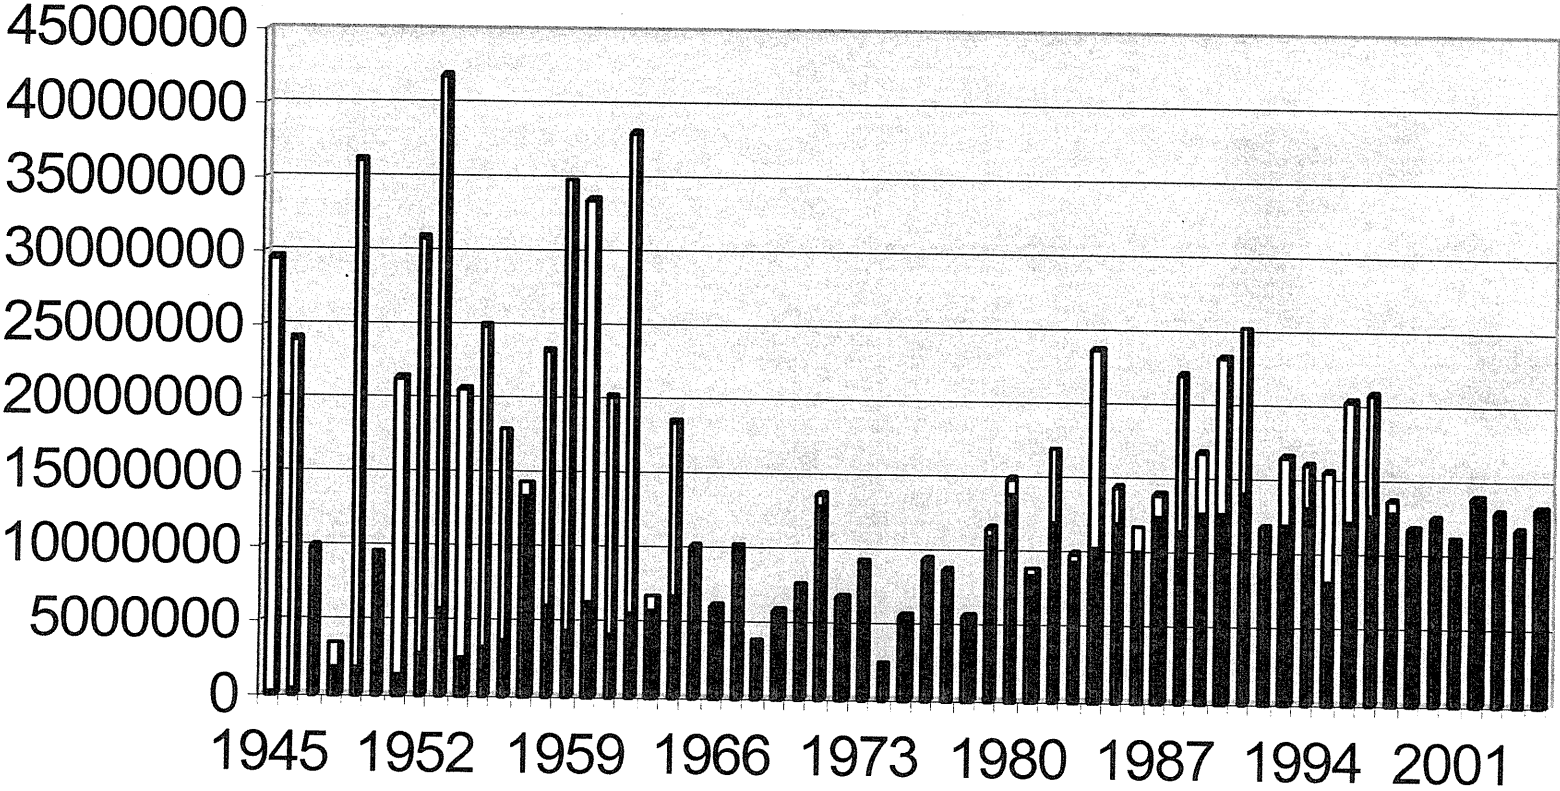

FCS Historic Releases

■ FCS Smolt □ FCS Fry

25,000
12,000
0

2500
12,000

496
Colony
Contributions